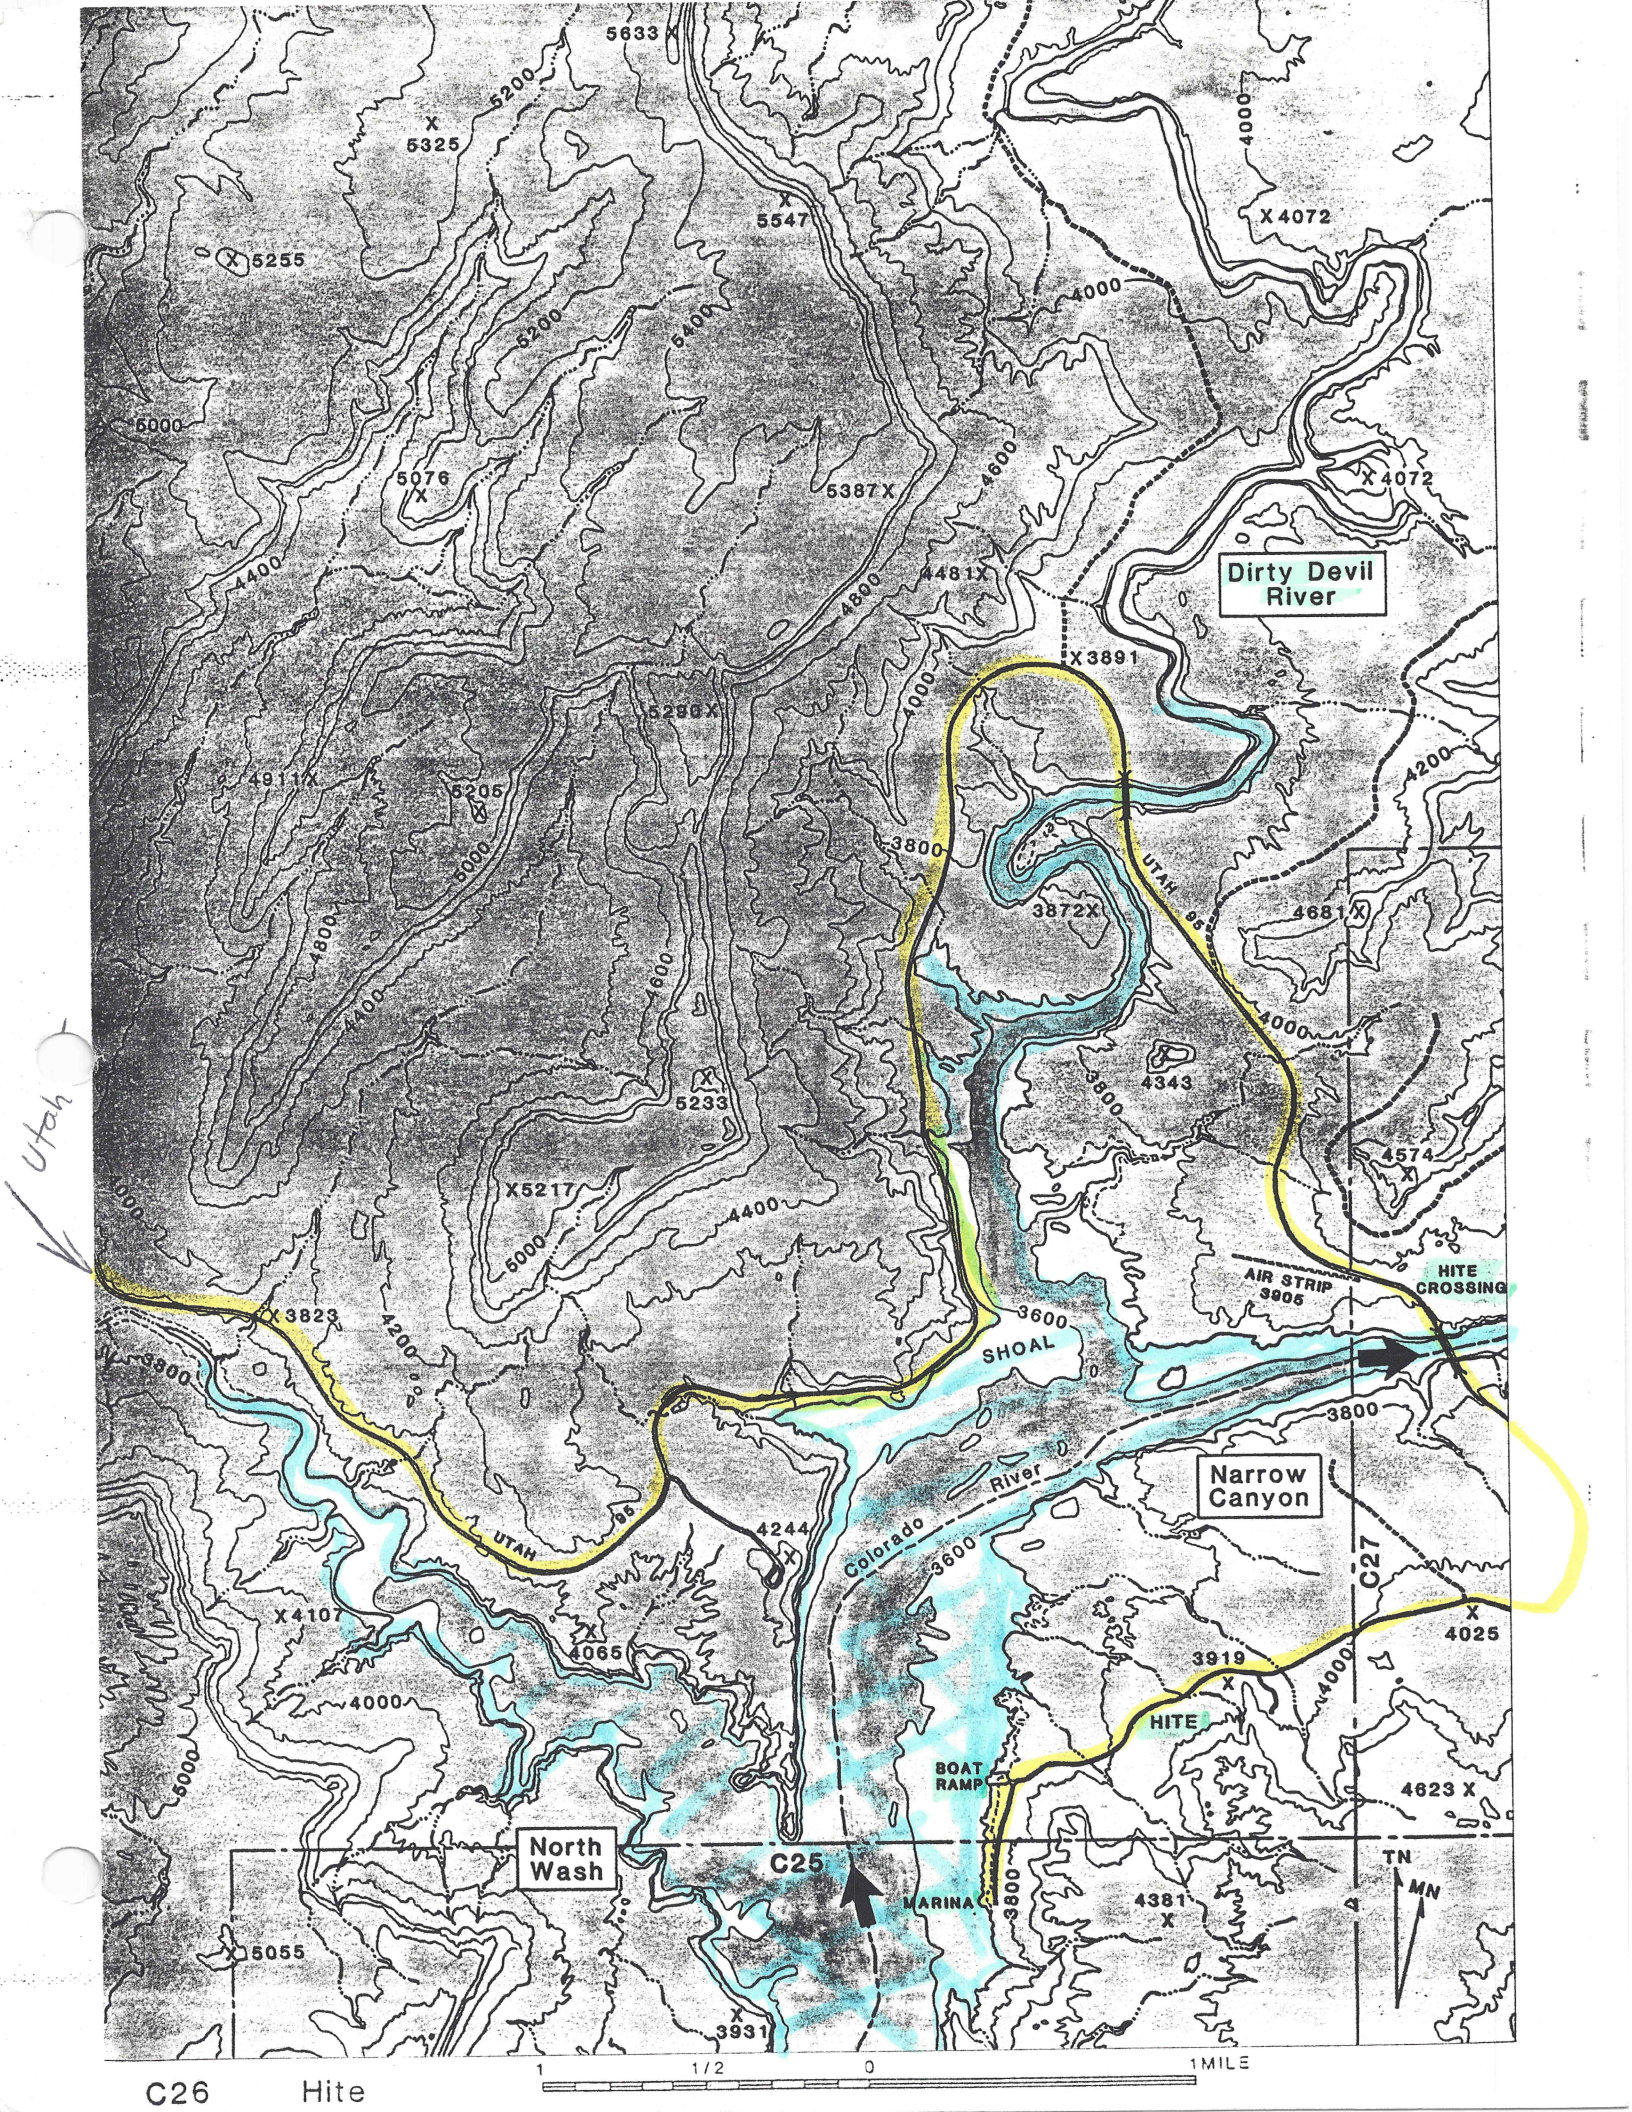

nc. expressly disclaims
s resulting from reliance
representations hereon.
shown at normal pool
t above sea level), but
rge as the lake level
locally about current

ing your
ur map. Your
e incorporated in our
s should also be
ey can be corrected on

Caution: The passage indicated by buoys is subject to change, as the water level fluctuates. Be sure to follow the marked passage closely.

Alcove Canyon

Bend

Great

LEN CANYON

L RECREATION AREA

GLEN CANYON NATIONAL RECREATION AREA

SAN JUAN RIVER

NATION

LAKE

SAVIN B

Utah

Dirty Devil River

Narrow Canyon

North Wash

Search TerraServer

Home > Image

GO

Navigate

View:

762 km NE of Los Angeles, California, United States

32 meter resolution

Map Size: