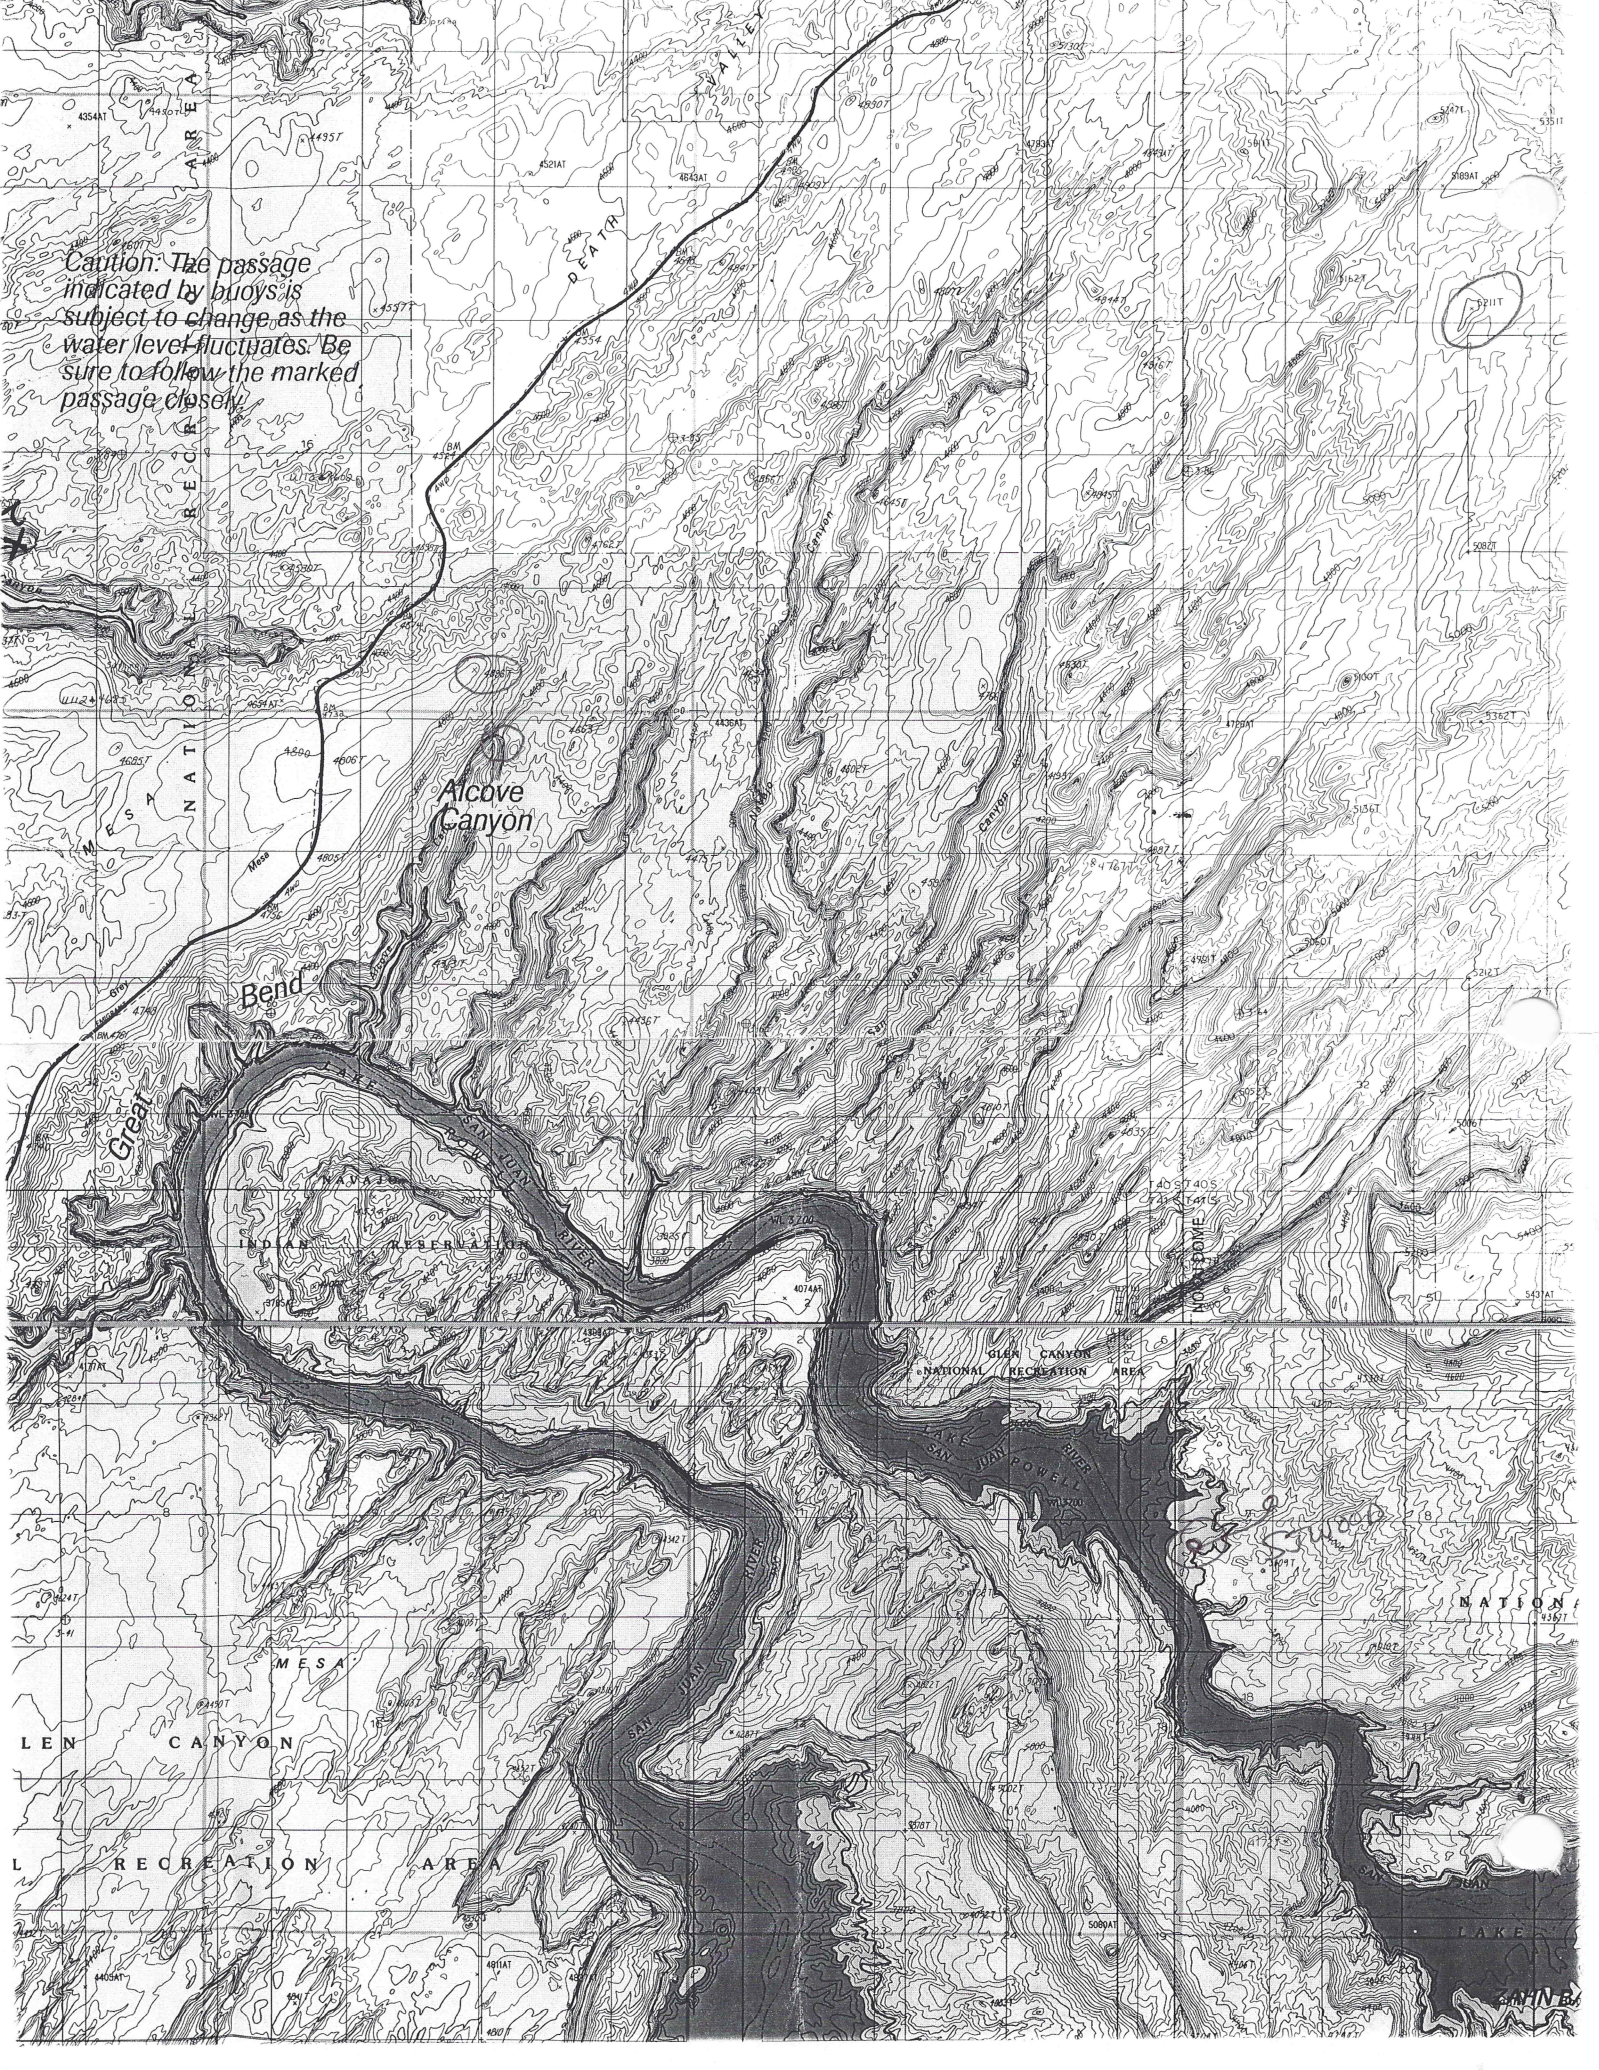

nc. expressly disclaims
s resulting from reliance
representations hereon.
shown at normal pool
t above sea level), but
rge as the lake level
locally about current

ing your
ur map. Your
e incorporated in our
s should also be
ey can be corrected on

Caution: The passage indicated by buoys is subject to change, as the water level fluctuates. Be sure to follow the marked passage closely.

Alcove Canyon

Bend

Great

LEN CANYON

L RECREATION AREA

GLEN CANYON NATIONAL RECREATION AREA

SAN JUAN RIVER

NATION

LAKE

SAVIN B

Utah

Dirty Devil River

Narrow Canyon

North Wash

Search TerraServer

Home > Image

GO

Navigate

View:

762 km NE of Los Angeles, California, United States

32 meter resolution

Map Size: