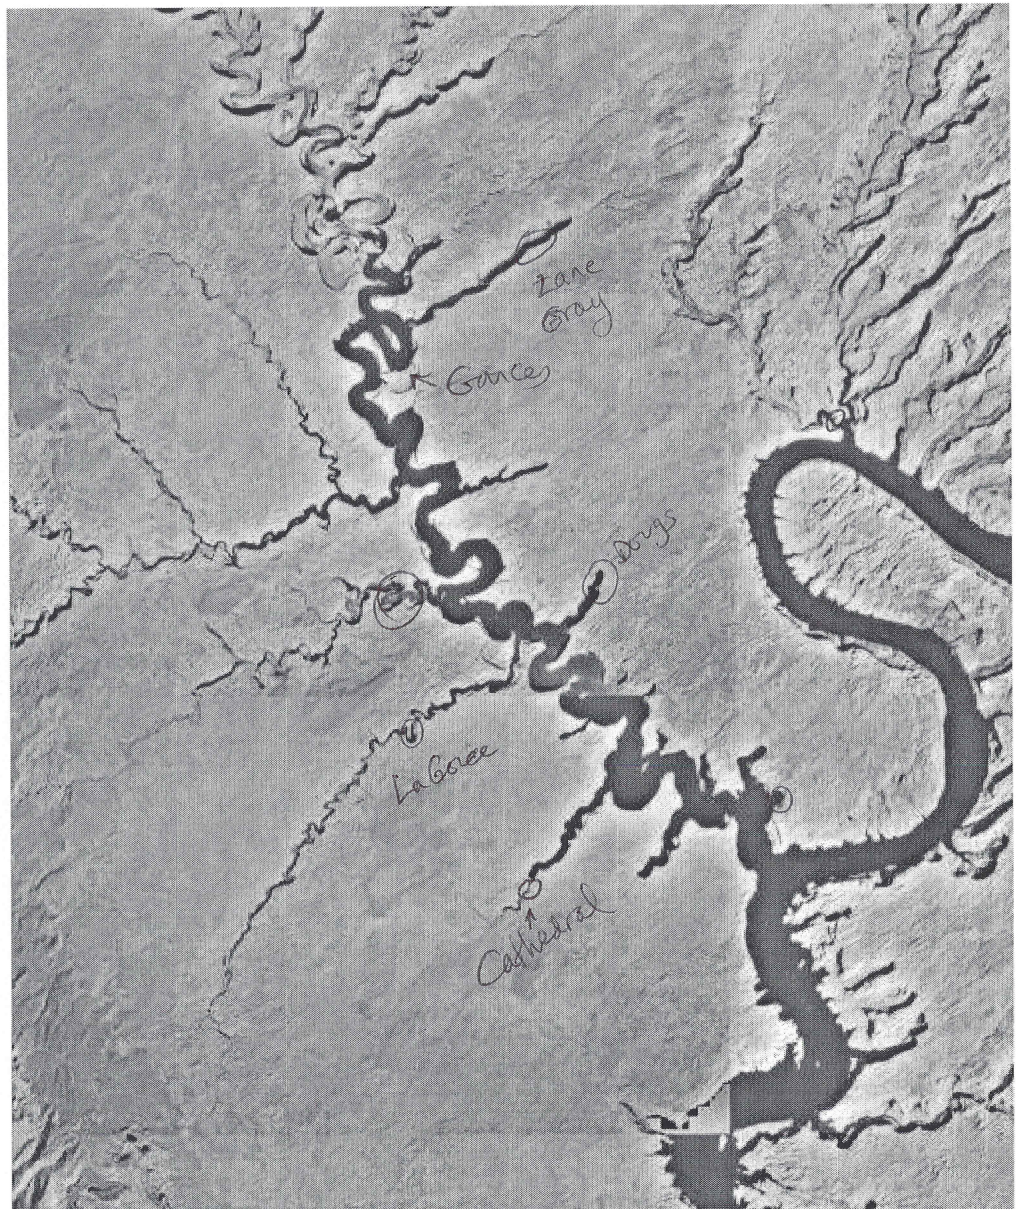

Related Links:

Other Imagery:

USGS Topo Map 01 Jul 1981

HomeAdvisor Links:

- Homes for sale in 84533
- Homes for sale in 84741
- Schools, Crime and Demographics for 84533
- Schools, Crime and Demographics for 84741