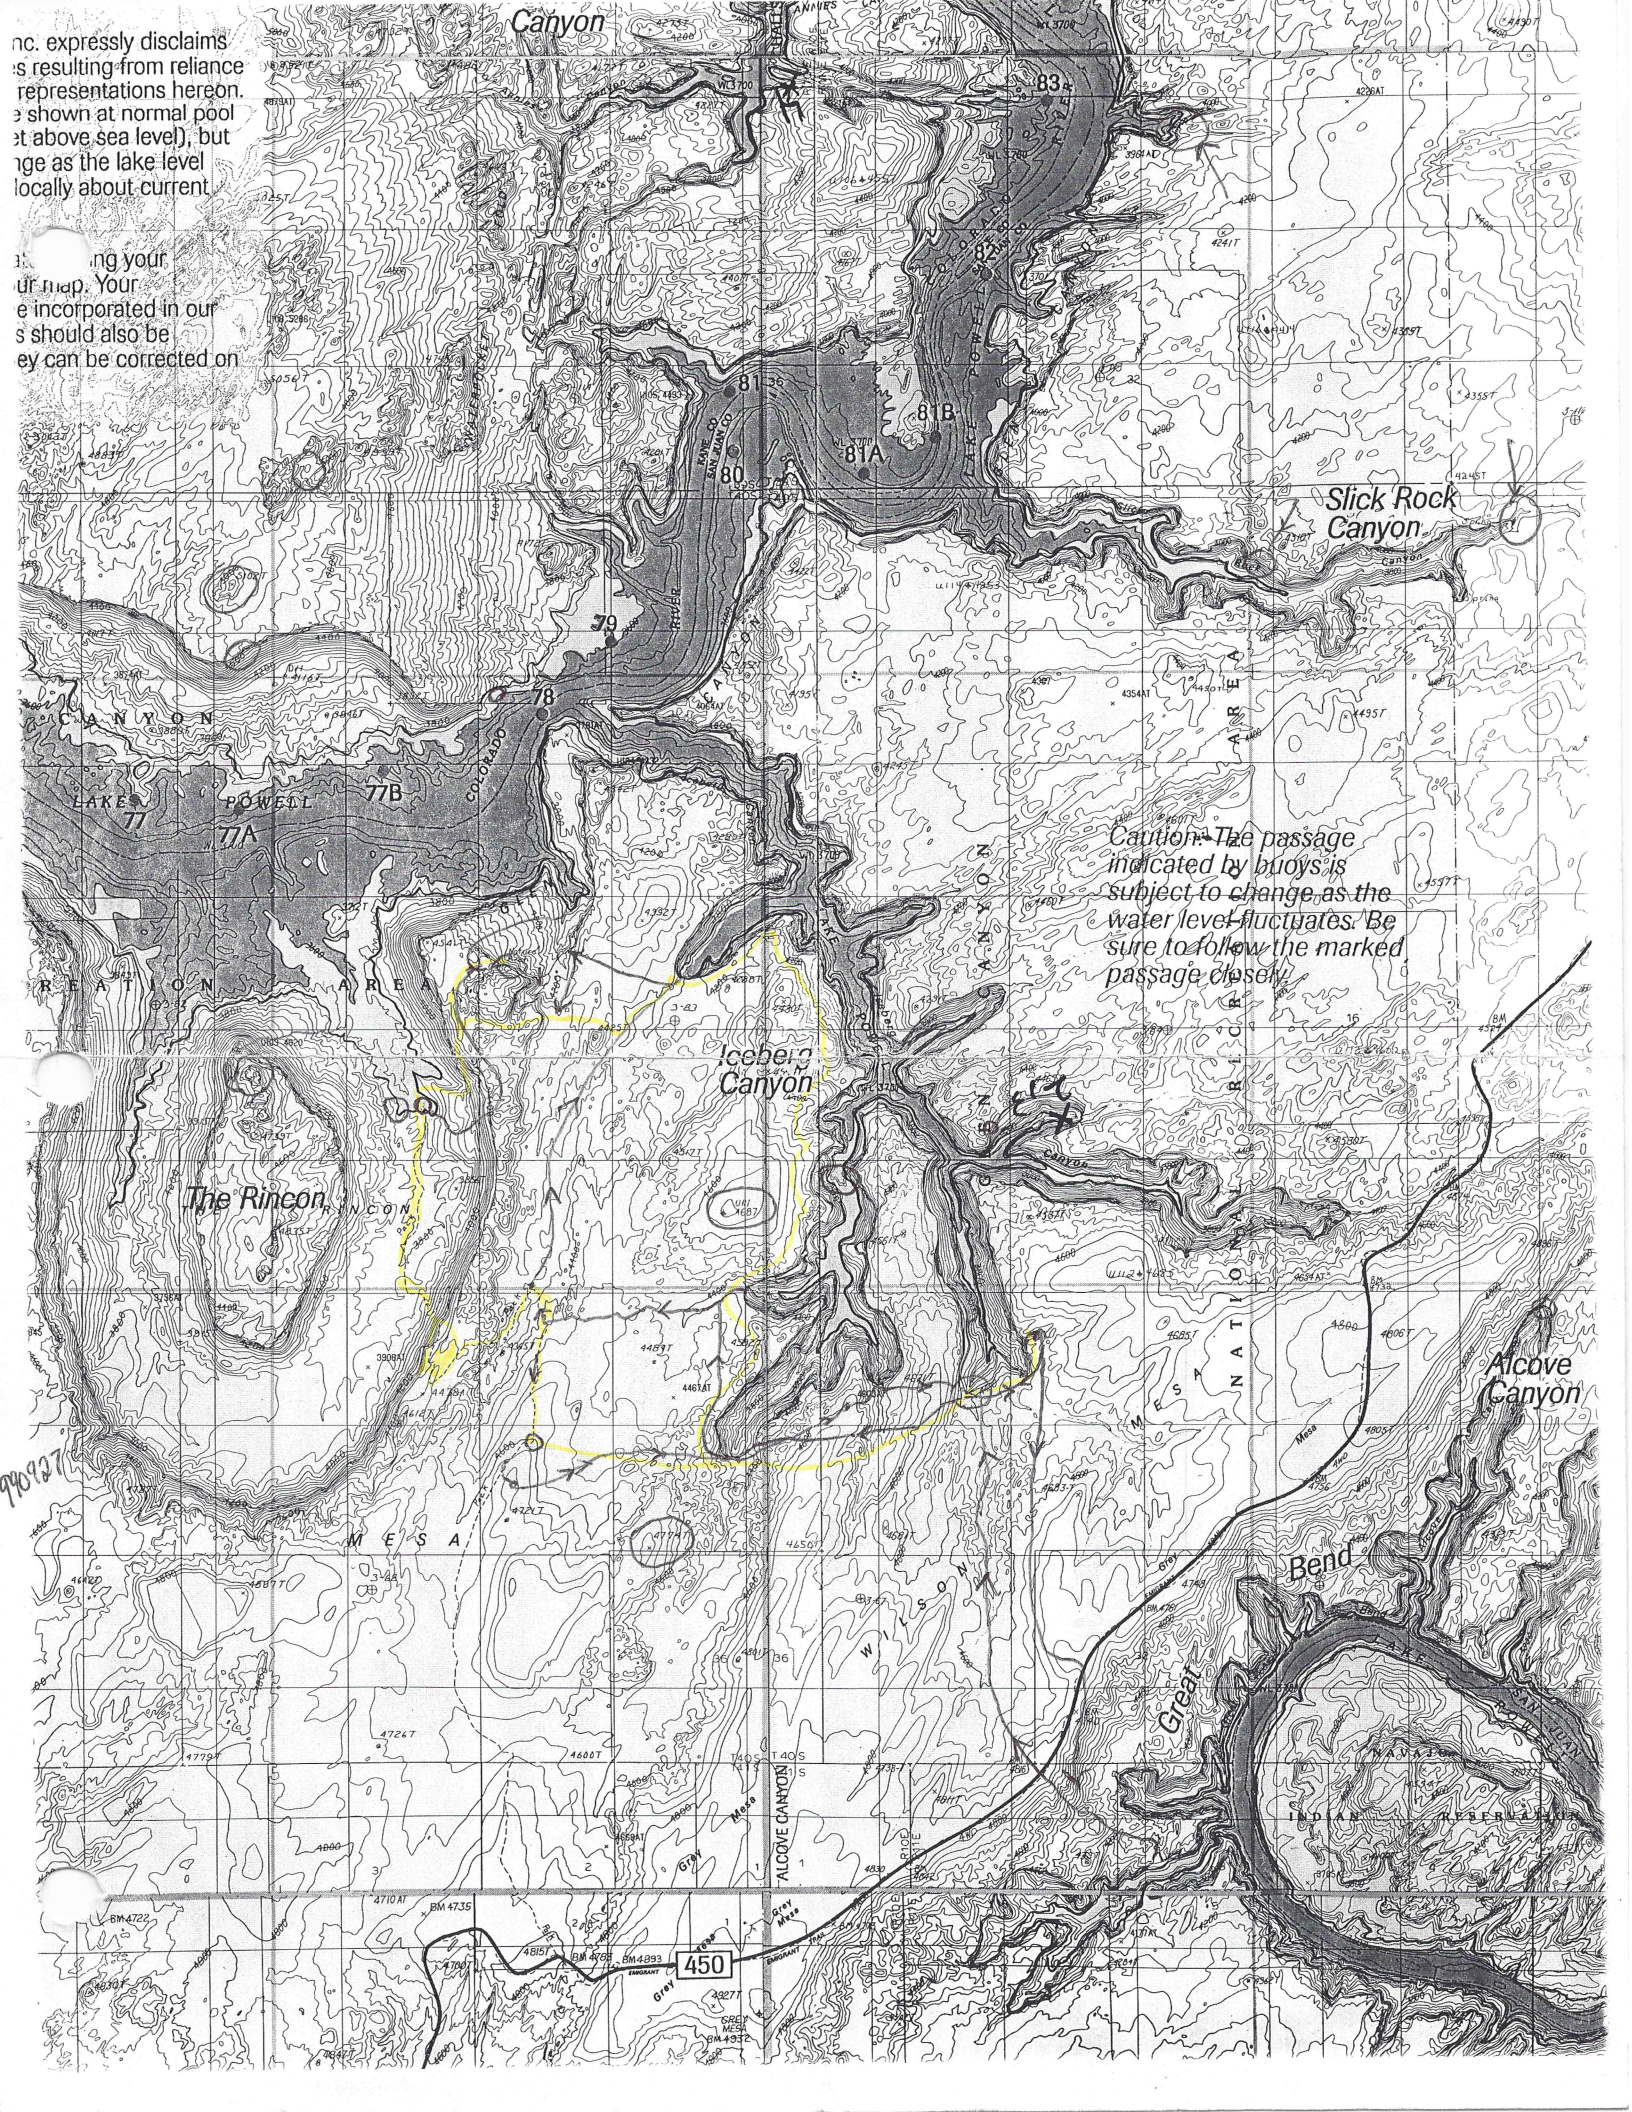

nc. expressly disclaims
s resulting from reliance
representations hereon.
shown at normal pool
t above sea level), but
rge as the lake level
locally about current

ing your
ur map. Your
e incorporated in our
s should also be
ey can be corrected on

Caution: The passage indicated by buoys is subject to change, as the water level fluctuates. Be sure to follow the marked passage closely.

Alcove Canyon

Bend

Great

LEN CANYON

L RECREATION AREA

GLEN CANYON NATIONAL RECREATION AREA

SAN JUAN RIVER

NATION

LAKE

SAVIN B

Utah

Dirty Devil River

Narrow Canyon

North Wash

Search TerraServer

Home > Image

GO

Navigate

View:

762 km NE of Los Angeles, California, United States

32 meter resolution

Map Size: